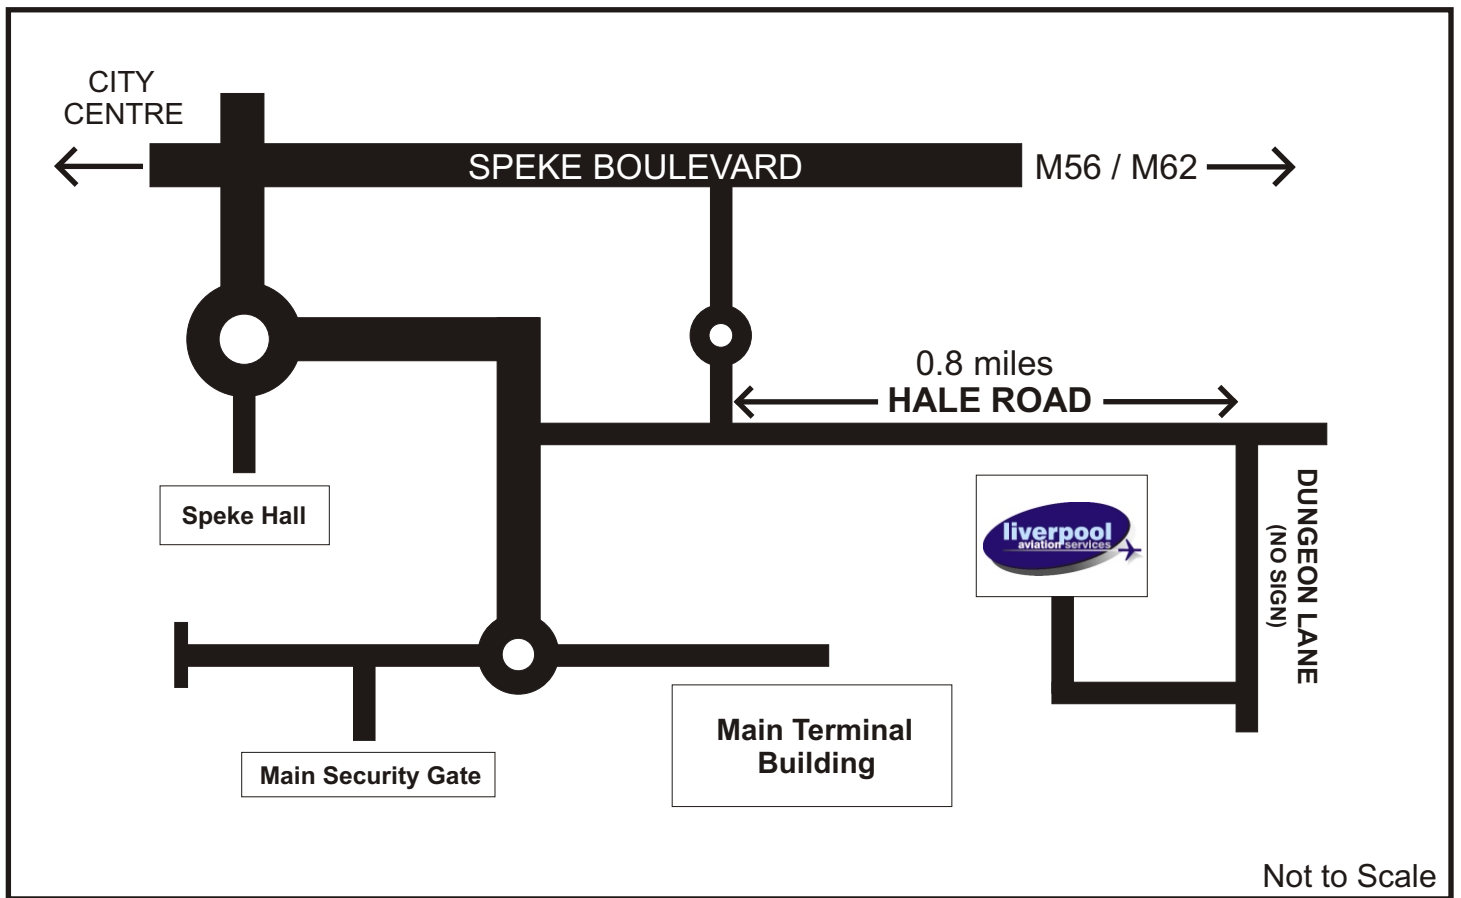

From the M56

Take junction 12 off of the M56 (A557/A553). Follow signs for Liverpool Airport, via Runcorn. Pass over the Widnes/Runcorn Bridge and continue down Speke Boulevard (A561).

From the M62

Take junction 6 off of the M62 and then the A5300 at the roundabout, continue down Speke Boulevard (A561) following signs for Liverpool Airport.

From the Main Terminal

If you find yourself outside the main terminal at Liverpool Airport then you need to take the same road back towards Speke Boulevard which you have just driven down and look for a right turn, signed to Hale. Follow this road until passing two Hangars on the right. LAS is the second and you access our facility by the next road on the right. As illustrated.